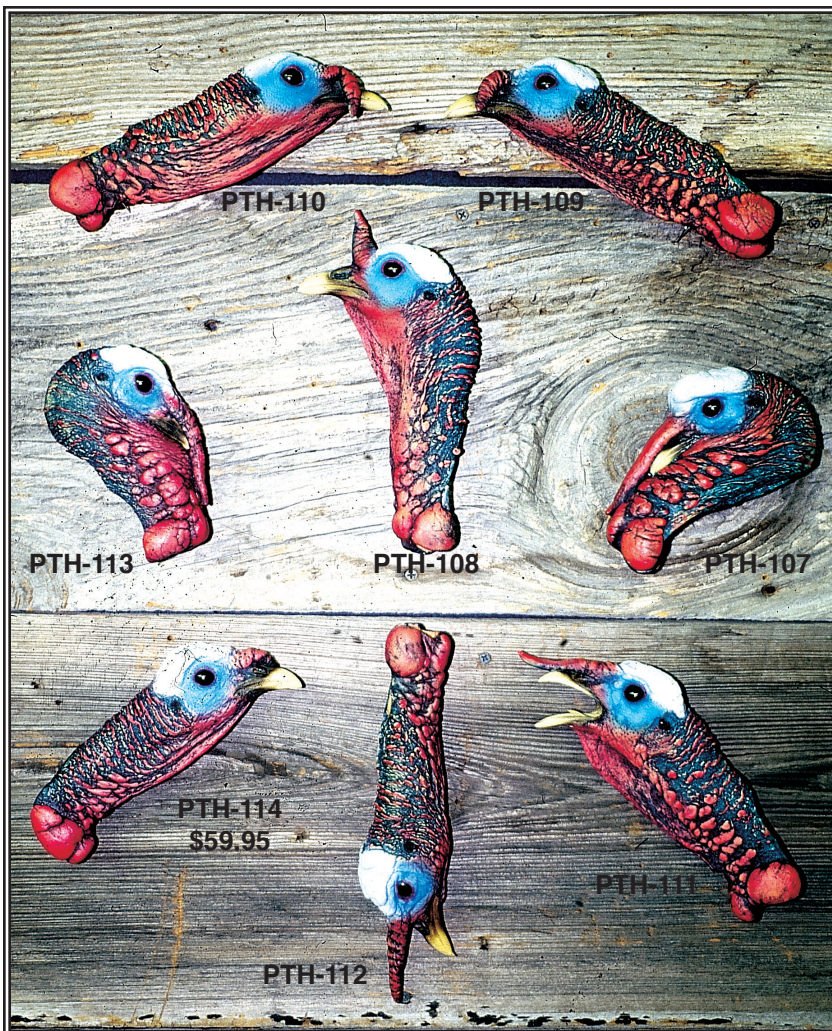

- PTH-107..... Full Strut
- PTH-108..... Standing
- PTH-109..... Flying Left
- PTH-110..... Flying Right
- PTH-111..... Gobbling
- PTH-112..... Hang Dead
- PTH-113..... Medium Strut
- PTH-114..... Roosting
- PTH-115..... Hen Standing