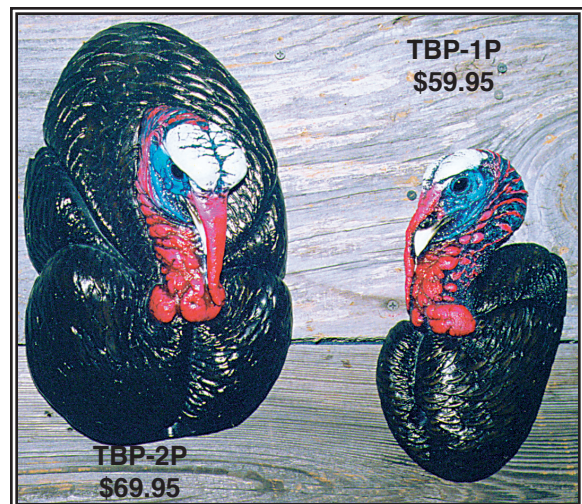

NEW POLYMER TURKEY HEADS BY TAB HINTON

The very finest detailed turkey heads available today. Made from choice freeze dried specimens and formed with rubber molds to pick up the smallest detail. These turkey heads will give your turkey mount the winning edge.

Made of polymer material, there is absolutely no cleaning involved. They are ready to paint. They come with eyes already installed and have the hollow neck feature for easy installation on 1" necking material.

PTH-115

PAINTED \$59.95
UNPAINTED \$36.99

- PTH-107..... Full Strut
- PTH-108..... Standing
- PTH-109..... Flying Left
- PTH-110..... Flying Right
- PTH-111..... Gobbling
- PTH-112..... Hang Dead
- PTH-113..... Medium Strut
- PTH-114..... Roosting
- PTH-115..... Hen Standing

New turkey breastplate, comes complete with tail slot and beard slot.

NEW POLYMER TURKEY HEADS BY TAB HINTON

ITEM No.	DESCRIPTION	LENGTH	GIRTH	POSITION	RETAIL PRICE
T-1	15-17 lbs.	14	22	Flying or Standing	\$18.75
T-2	18-20 lbs.	15	25	Flying or Standing	\$19.75
T-3-Jake or Hen	10-13 lbs.	13	21	Standing	\$18.75
T-4	21-23 lbs.	15 1/2	25 1/2	Flying or Standing	\$23.00
WT-1	18-21 lbs	15	25	Walking 1/4" Rods included	\$26.70
ST-5	18-20 lbs.	14	24	Strut	\$23.70
ST -6	15-17 lbs.	13 1/2	22	Strut	\$23.25
ST-7	21-23 lbs.	15	25	Strut	\$25.70
TS-1	Breast	Med-Large		Shoulder	\$17.75
TH-1	5-6 lbs.	Hen Length-10 1/2	16 1/2	Turkey Hen	\$17.75
SWL-5	18-20 lbs.	14	24	Strut with Legs	\$26.70
SWL-6	15-17 lbs.	13 1/2	22	Strut with Legs	\$26.70
SWL-7	21-23 lbs.	15	25	Strut with Legs	\$26.70
Drumstix					\$8.00
TBP-1P	Turkey Breast Painted				\$59.95
TBP-2P	Turkey Breast Painted				\$69.95